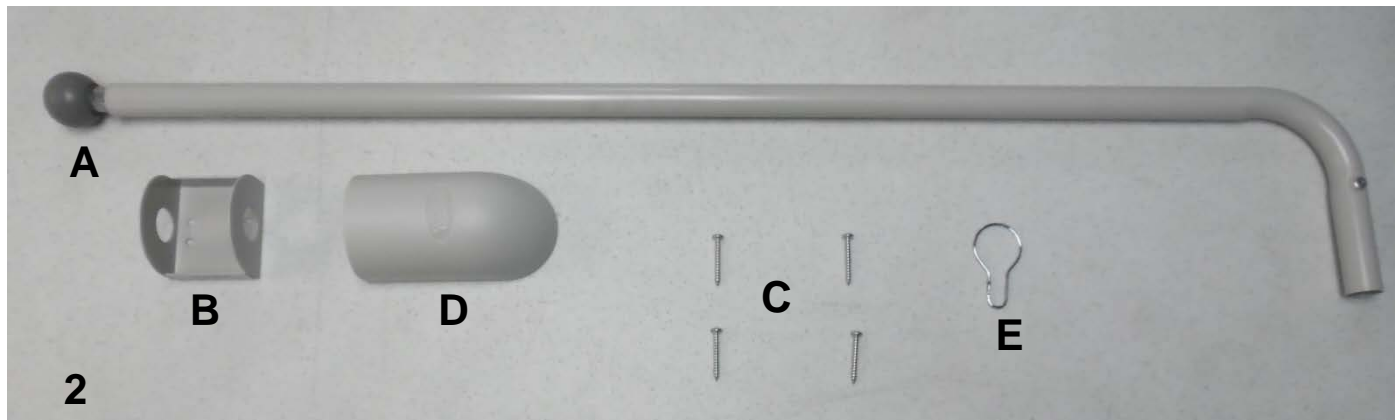

340 Telescopic Curtain Parts List

PARTS LIST

Image Number	Note	Part Number	Description	QTY per Product
1	A	273000	340 CURTAIN	1
1	A,B	2730XX	340 SURECHEK CURTAIN	1
2E	A	401500	CURTAIN HOOKS 340	11
2A		217550K	340 ROD ASSEMBLY KIT	1
2A	C	217500	340 ROD ASSEMBLY	1
2A	C	701001	Q-BALL 2 PIECE GLIDE, GRAY	1
2B		402340	340 BRACKET, SHEET METAL	1
2C		566525	SCREW-TAP 10 X 1 1/2 PAN PHIL T/S ZINC	4
2D		700450	BRACKET COVER, PLASTIC	1

NOTES

Note	Description
A	Hooks are included with curtain
B	XX- For SURECHEK use color code for specific part number i.e. 93 - Mint (273093)
C	It is NOT recommended that these parts be sold seperately however in special cases they can be.