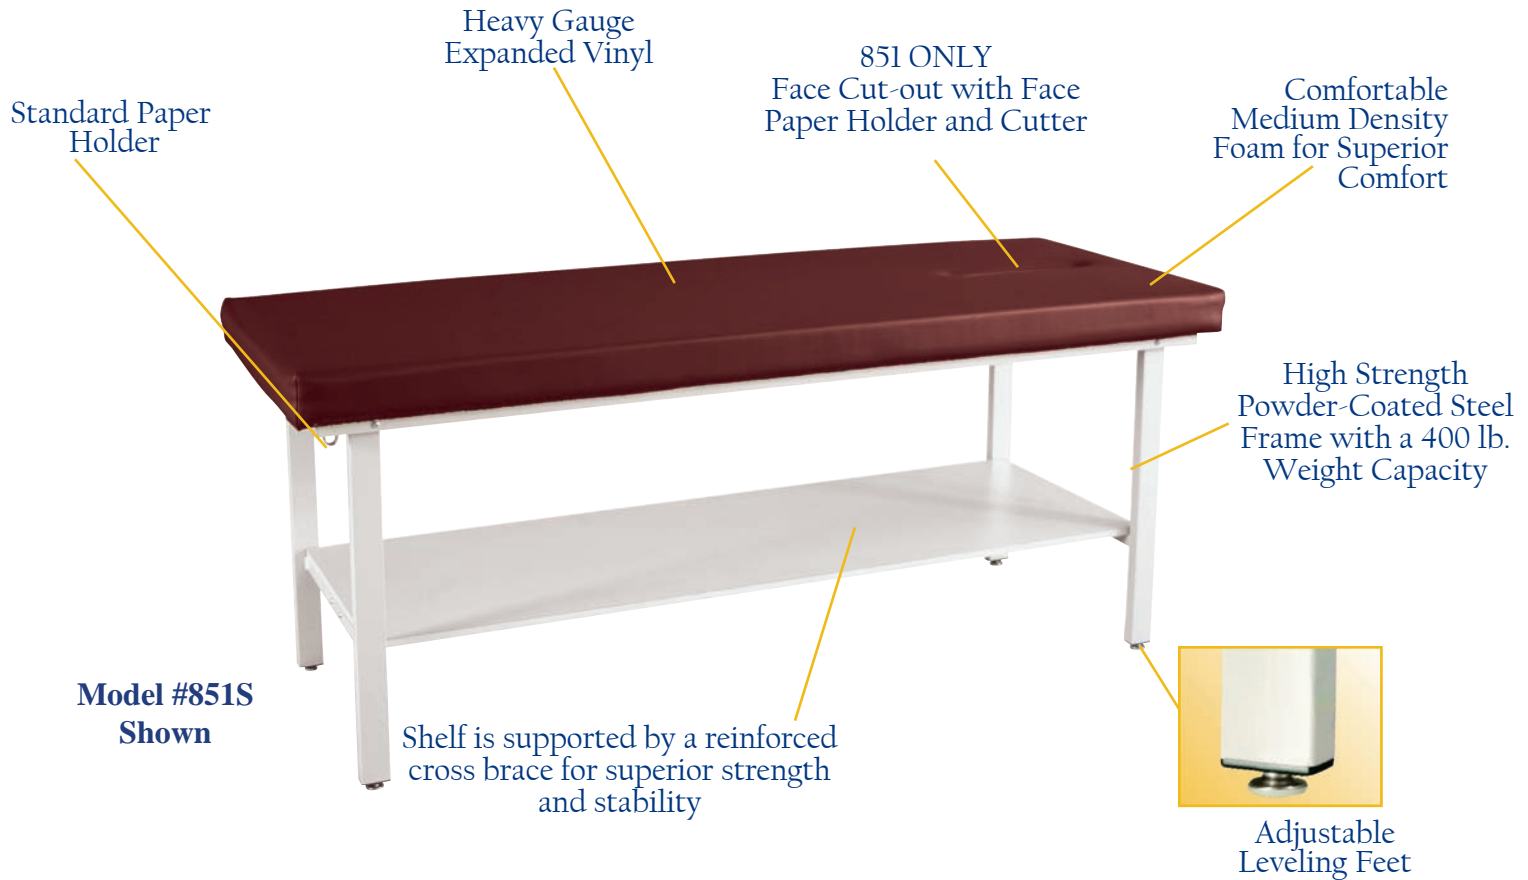

**Model #851S
Shown**

VINYL SELECTION

(Printed vinyl colors may vary slightly from actual colors)

Royal Blue	Taupe	Moss Green	Hunter Green	Grey	Black	Burgundy	Mauve	Blueridge
02	03	04	06	07	08	14	16	17
32	33	34	37	60	61	62	63	
Grotto Optional	Eucalyptus Optional	Aubergine Optional	Navy Optional	Pyrite Optional	Gypsum Optional	Ice Blue Optional	Cypress Optional	

SPECIFICATIONS	#850	#851	OPTIONS			
			850	851		
OVERALL HEIGHT:	30" (76cm) Standard*	30" (76cm) Standard*				
OVERALL WIDTH:	28" (71cm)	28" (71cm)	Storage Shelf	850S	851S	
OVERALL LENGTH:	72" (183cm)	72" (183cm)	Height	19"	85019	85119
WEIGHT:	74lbs (33.6kg)**	74lbs. (33.6kg)**		25"	85025	85125
WEIGHT CAPACITY:	400 LBS. (181.4kg)	400 LBS. (181.4kg)			85025S	85125S
FOOTPRINT:	28" x 72" (71cm x 183cm)	28" x 72" (71cm x 183cm)		*30"	850	851
				36"	85036	85136
					85036S	85136S

*See Options for Available Heights.

**Add 25lbs. for Shelf Option